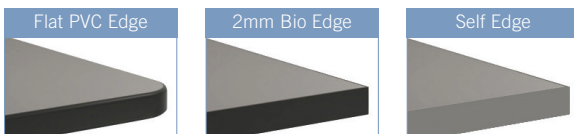

Edge Style Options

Sauder Education®

930 W. Barre Rd. | Archbold, OH 43502
800.537.1530
saudereducation.com

©2018 Sauder Manufacturing Co. All Rights Reserved.
ED03711018 | 03/2019