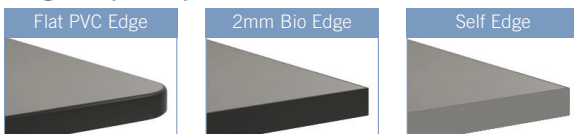

Edge Style Options

Sauder Education®

930 W. Barre Rd. | Archbold, OH 43502
800.537.1530
saudereducation.com

©2019 Sauder Manufacturing Co. All Rights Reserved.
ED03751018 | 11/2019